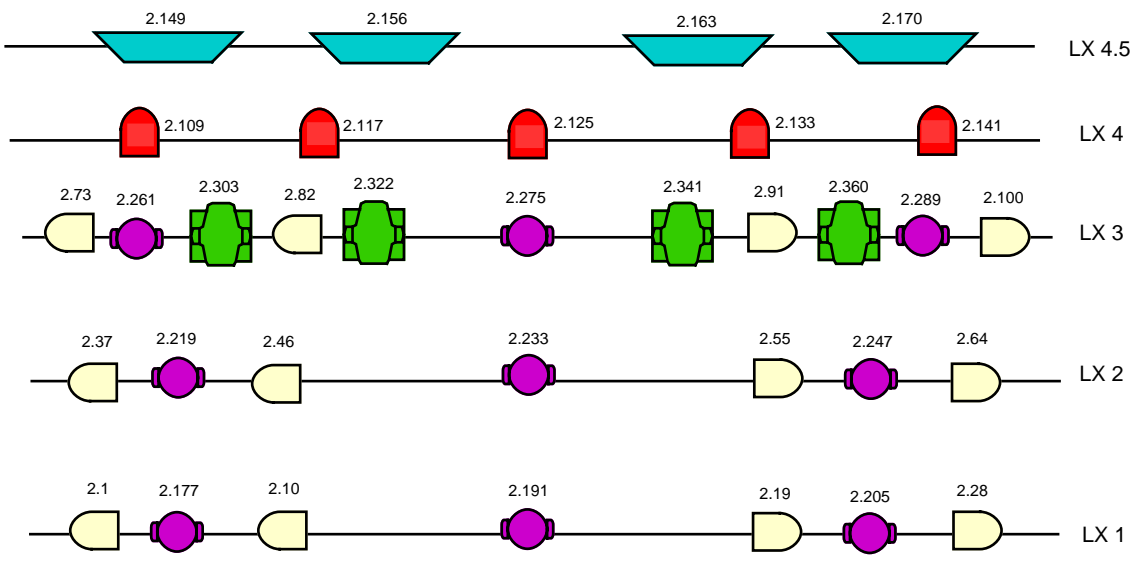

# Lowther Pavilion Standard Lighting Rig

 Martin Mac Aura (14 Chan)	 Chauvet Rogue R1 Spot (19 Chan)
 Batmink Visage VIS0492.2 LED Parcan (9 Chan)	 Batmink Visage VIS048 LED Parcan (8 Chan)
 Batmink Visage VIS054 LED Battern (7 Chan)	
1.510-512 - House Lights	 Coemar Striplite RGBW (10 Chan)
1.503 - Unique Hazer (2 Chan)	 LED Fresnel
1.505 - M Ball Motor	 2 Cell Mole
1.506 - RGBW LED Strip (4 Chan)	
2.489 - Showled Chameleon Starcloth (24 Chan)	

Batmink Visage VIS0492.2 LED Parcan (9 Chan) R / G / B / W / A / UV / DIM / SHUTTER / COL MACRO

Batmink Visage VIS048 LED Parcan (8 Chan) R / G / B / W / A / DIM / SHUTTER / COL MACRO

Batmink Visage VIS054 LED Battern (7 Chan) COL MACRO / DIM / SHUTTER / R / G / B / W