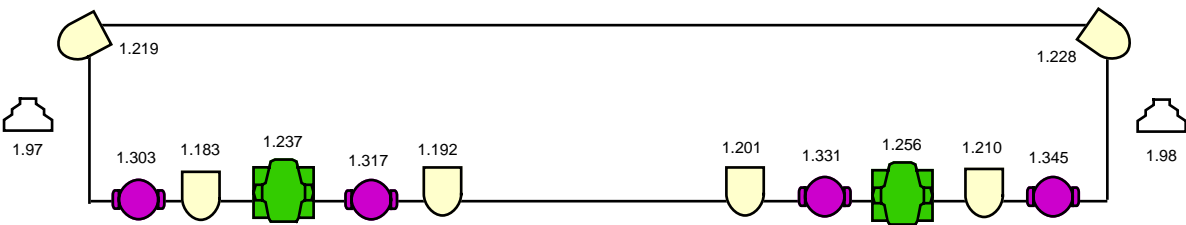

# Lowther Pavilion Standard Lighting Rig

 Martin Mac Aura (14 Chan)	 Chauvet Rogue R1 Spot (19 Chan)
 Batmink Visage VIS0492.2 LED Parcan (9 Chan)	 Batmink Visage VIS048 LED Parcan (8 Chan)
 Batmink Visage VIS054 LED Battern (7 Chan)	
1.510-512 - House Lights	 Coemar Striplite RGBW (10 Chan)
1.503 - Unique Hazer (2 Chan)	 LED Fresnel
1.505 - M Ball Motor	 2 Cell Mole
1.506 - RGBW LED Strip (4 Chan)	
2.489 - Showled Chameleon Starcloth (24 Chan)	

Batmink Visage VIS0492.2 LED Parcan (9 Chan) R / G / B / W / A / UV / DIM / SHUTTER / COL MACRO

Batmink Visage VIS048 LED Parcan (8 Chan) R / G / B / W / A / DIM / SHUTTER / COL MACRO

Batmink Visage VIS054 LED Battern (7 Chan) COL MACRO / DIM / SHUTTER / R / G / B / W