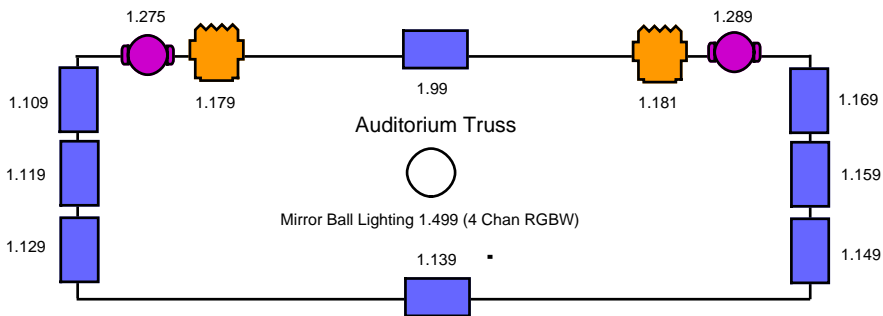

# Lowther Pavilion Standard Lighting Rig

 Martin Mac Aura (14 Chan)	 Chauvet Rogue R1 Spot (19 Chan)
 Batmink Visage VIS0492.2 LED Parcan (9 Chan)	 Batmink Visage VIS048 LED Parcan (8 Chan)
 Batmink Visage VIS054 LED Battern (7 Chan)	
1.510-512 - House Lights	 Coemar Striplite RGBW (10 Chan)
1.503 - Unique Hazer (2 Chan)	 LED Fresnel
1.505 - M Ball Motor	 2 Cell Mole
1.506 - RGBW LED Strip (4 Chan)	
2.489 - Showled Chameleon Starcloth (24 Chan)	

Batmink Visage VIS0492.2 LED Parcan (9 Chan) R / G / B / W / A / UV / DIM / SHUTTER / COL MACRO

Batmink Visage VIS048 LED Parcan (8 Chan) R / G / B / W / A / DIM / SHUTTER / COL MACRO

Batmink Visage VIS054 LED Battern (7 Chan) COL MACRO / DIM / SHUTTER / R / G / B / W