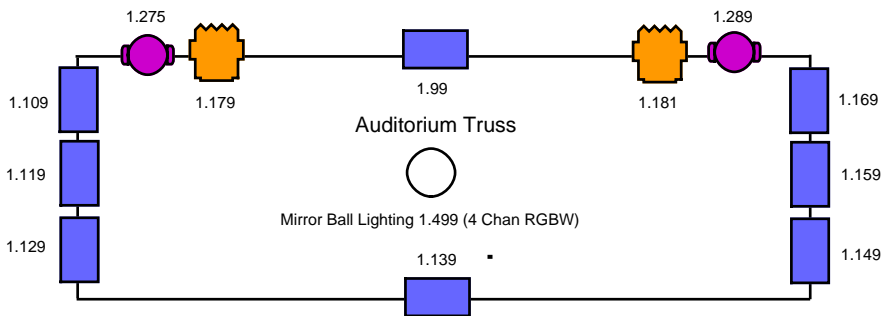

Lowther Pavilion Standard Lighting Rig

	Martin Mac Aura (14 Chan)		Chauvet Rogue R1 Spot (19 Chan)
	Batmink Visage VIS0492.2 LED Parcan (9 Chan)		Batmink Visage VIS048 LED Parcan (8 Chan)
	Batmink Visage VIS054 LED Battern (7 Chan)		Coemar Striplite RGBW (10 Chan)
1.510-512 - House Lights			LED Fresnel
1.503 - Unique Hazer (2 Chan)			2 Cell Mole
1.505 - M Ball Motor			
1.506 - RGBW LED Strip (4 Chan)			
2.489 - Showled Chameleon Starcloth (24 Chan)			

Batmink Visage VIS0492.2 LED Parcan (9 Chan) R / G / B / W / A / UV / DIM / SHUTTER / COL MACRO

Batmink Visage VIS048 LED Parcan (8 Chan) R / G / B / W / A / DIM / SHUTTER / COL MACRO

Batmink Visage VIS054 LED Battern (7 Chan) COL MACRO / DIM / SHUTTER / R / G / B / W