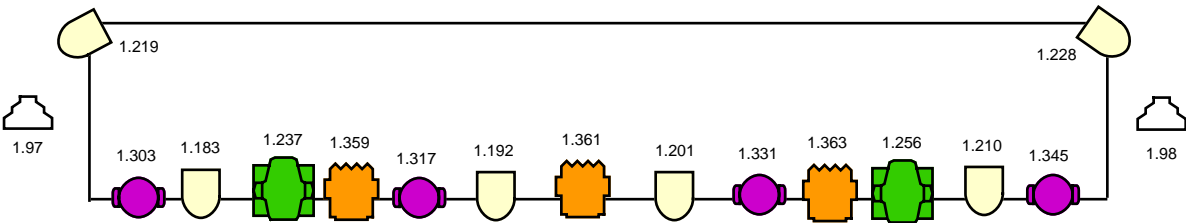

Lowther Pavilion Standard Lighting Rig

	Martin Mac Aura (14 Chan)		Chauvet Rogue R1 Spot (19 Chan)
	Batmink Visage VIS0492.2 LED Parcan (9 Chan)		Batmink Visage VIS048 LED Parcan (8 Chan)
	Batmink Visage VIS054 LED Battern (7 Chan)		Coemar Striplite RGBW (10 Chan)
1.510-512 - House Lights			LED Fresnel
1.503 - Unique Hazer (2 Chan)			2 Cell Mole
1.505 - M Ball Motor			
1.506 - RGBW LED Strip (4 Chan)			
2.489 - Showled Chameleon Starcloth (24 Chan)			

Batmink Visage VIS0492.2 LED Parcan (9 Chan) R / G / B / W / A / UV / DIM / SHUTTER / COL MACRO

Batmink Visage VIS048 LED Parcan (8 Chan) R / G / B / W / A / DIM / SHUTTER / COL MACRO

Batmink Visage VIS054 LED Battern (7 Chan) COL MACRO / DIM / SHUTTER / R / G / B / W