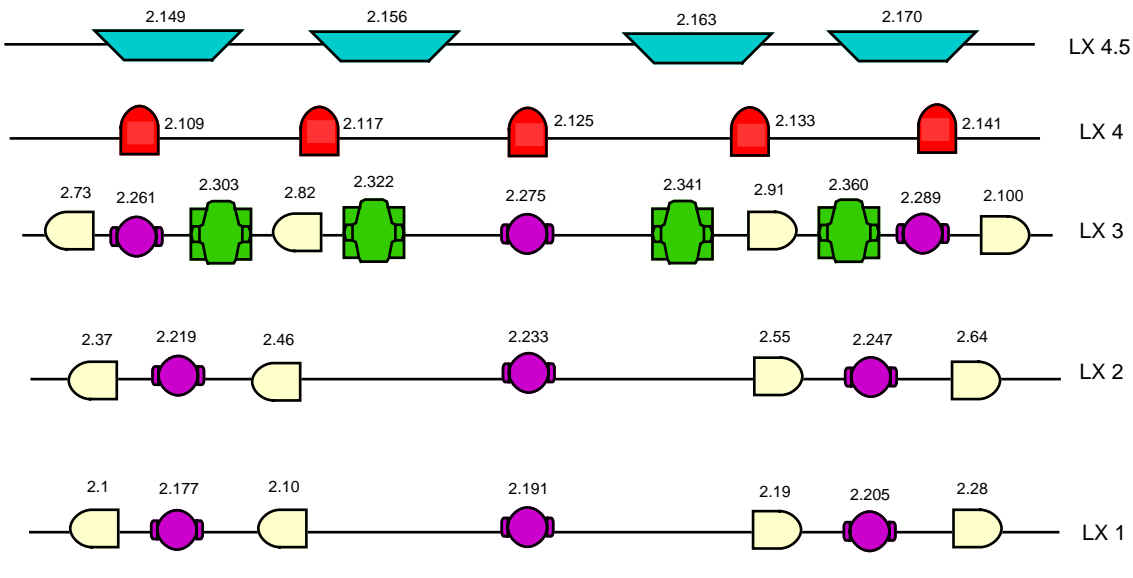

Lowther Pavilion Standard Lighting Rig

	Martin Mac Aura (14 Chan)		Chauvet Rogue R1 Spot (19 Chan)
	Batmink Visage VIS0492.2 LED Parcan (9 Chan)		Batmink Visage VIS048 LED Parcan (8 Chan)
	Batmink Visage VIS054 LED Battern (7 Chan)		Coemar Striplite RGBW (10 Chan)
1.510-512 - House Lights			LED Fresnel
1.503 - Unique Hazer (2 Chan)			2 Cell Mole
1.505 - M Ball Motor			
1.506 - RGBW LED Strip (4 Chan)			
2.489 - Showled Chameleon Starcloth (24 Chan)			

Batmink Visage VIS0492.2 LED Parcan (9 Chan) R / G / B / W / A / UV / DIM / SHUTTER / COL MACRO

Batmink Visage VIS048 LED Parcan (8 Chan) R / G / B / W / A / DIM / SHUTTER / COL MACRO

Batmink Visage VIS054 LED Battern (7 Chan) COL MACRO / DIM / SHUTTER / R / G / B / W