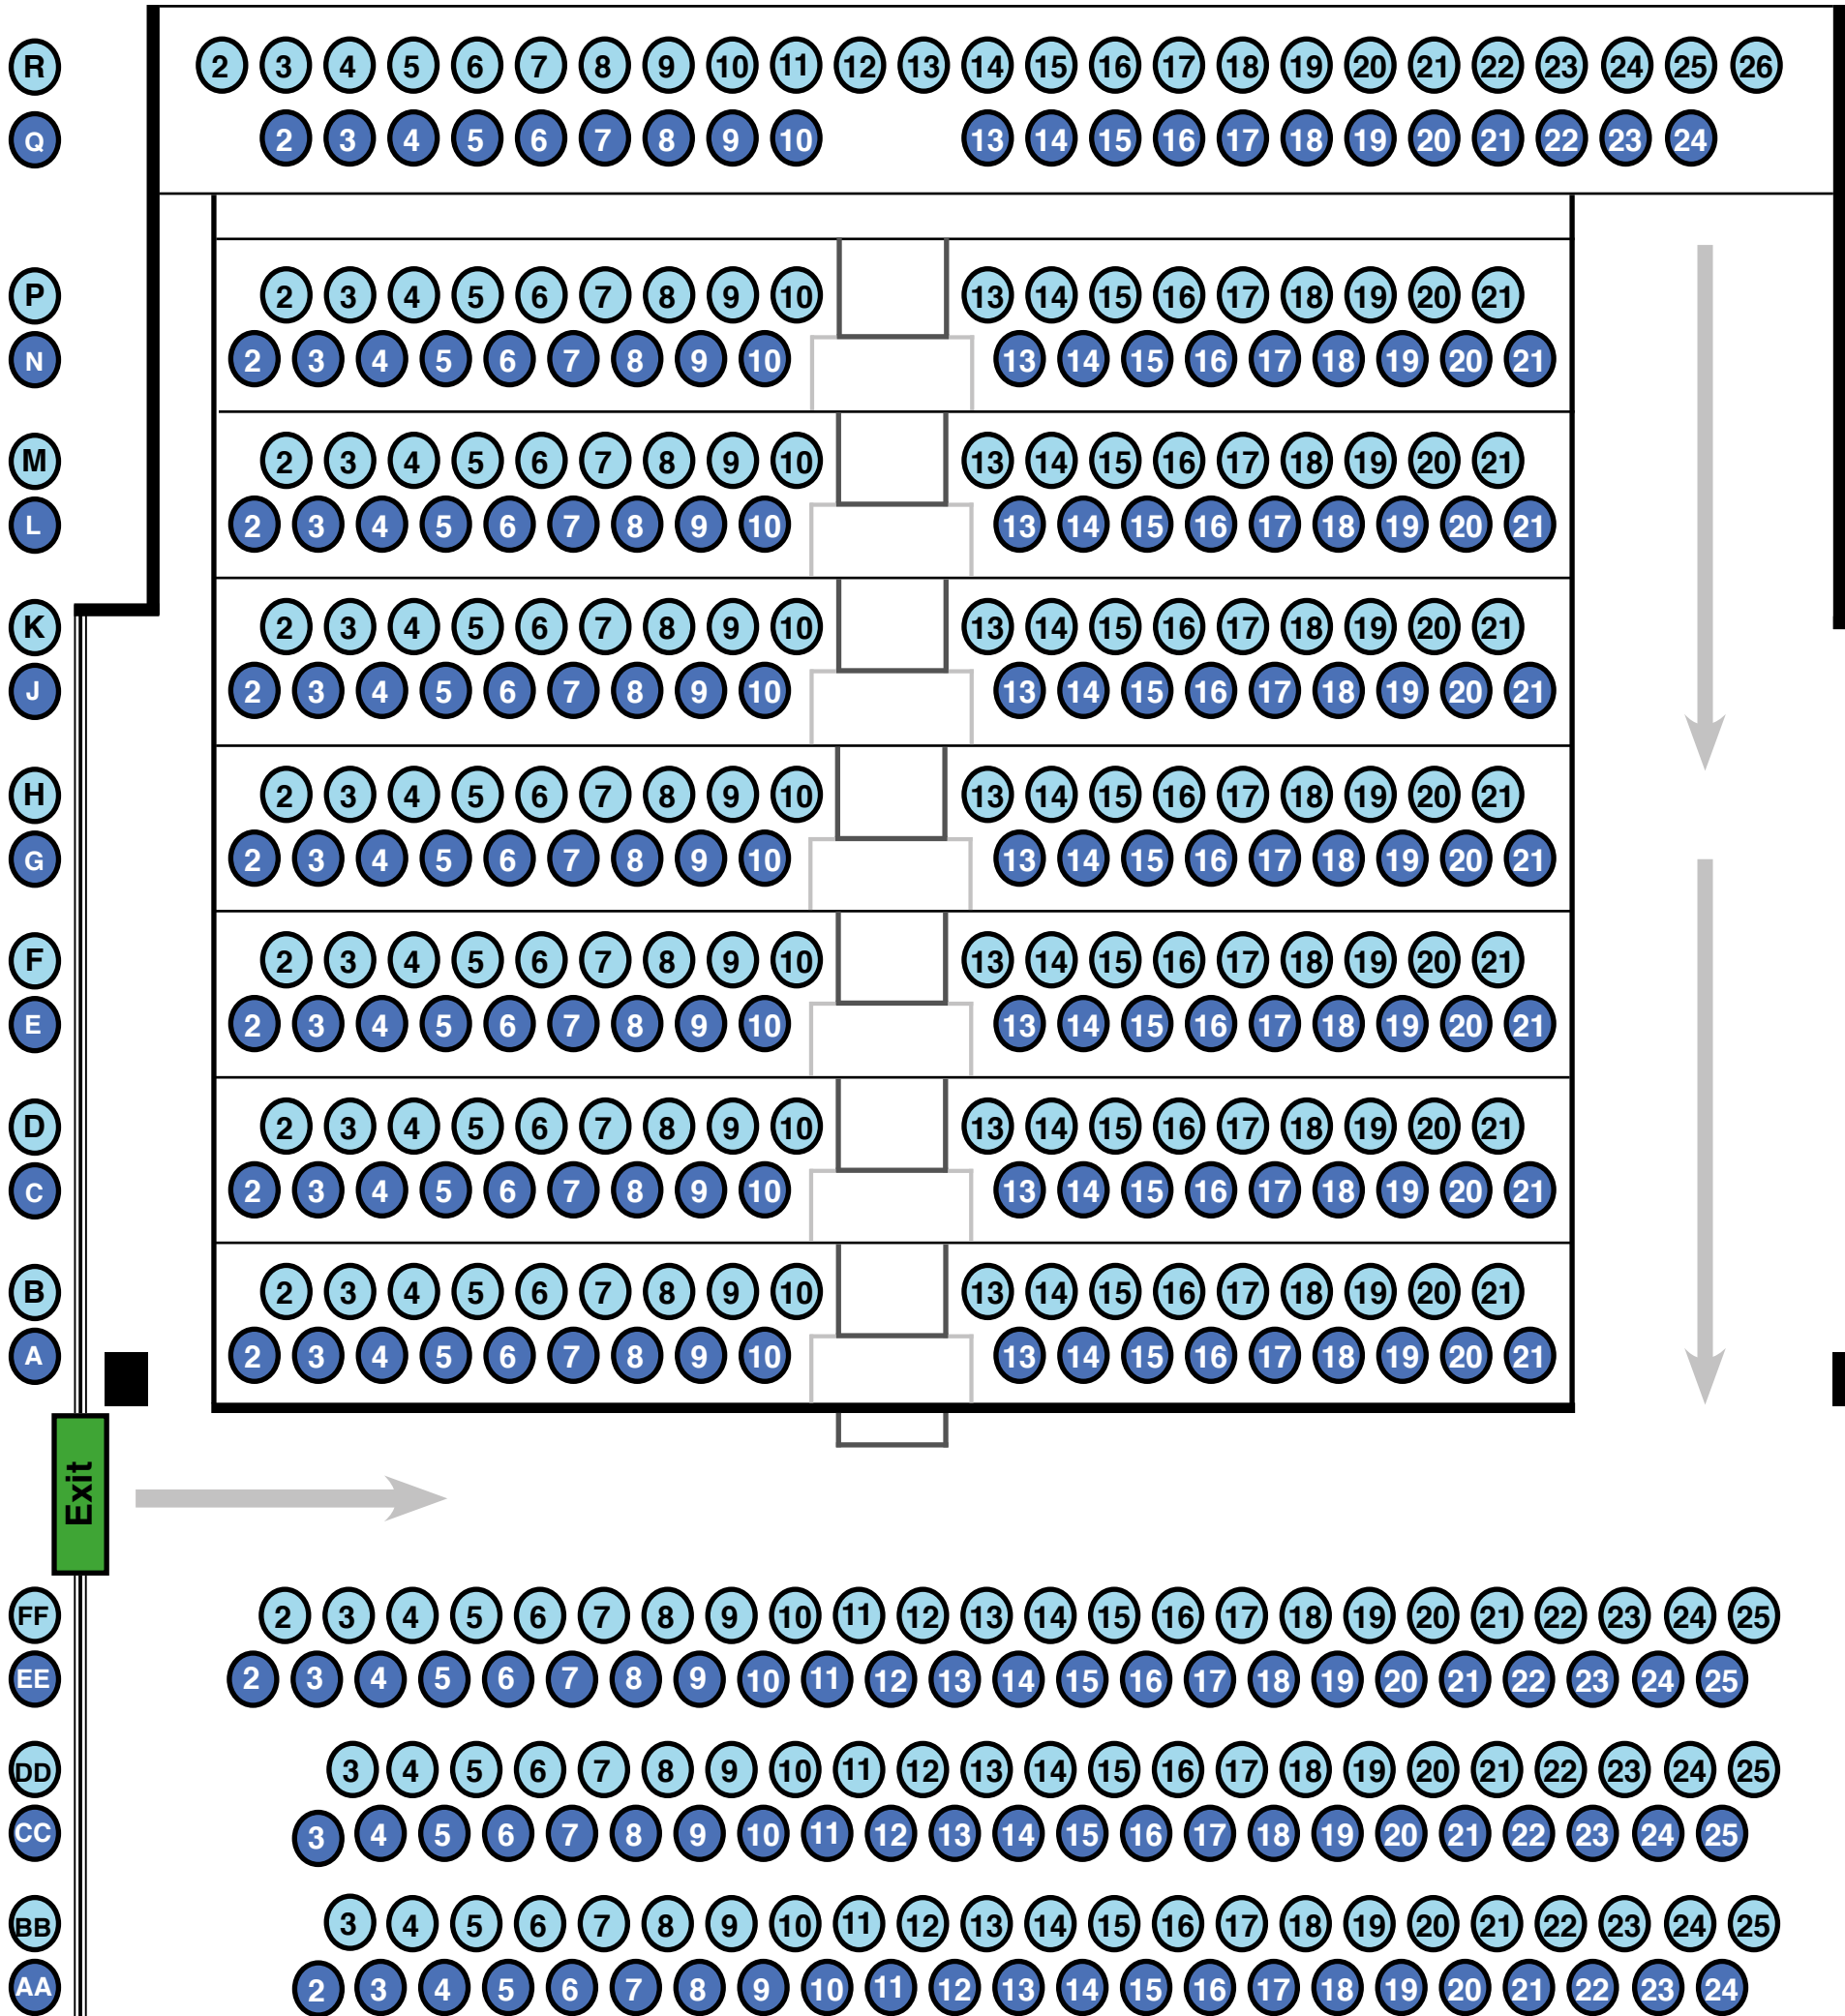

LOWTHER PAVILION SEATING PLAN 2021

FOYER

BAR

Exit

Exit

Exit

Exit

STAGE