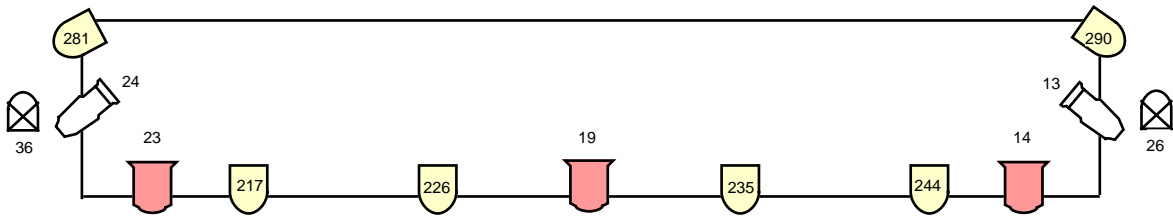

Lowther Pavilion Standard Lighting Rig

	Source 4 35 Degree		Source 4 15/30 Jr Zoom
	ADB 1Kw Fres		Batmink Visage VIS0492.2 LED Parcan (9 Chan)
	Par (CP60)		Batmink Visage VIS048 LED Parcan (8 Chan)
	Batmink Visage VIS054 LED Battern (7 Chan)		
Unique Hazer - (2 Chan) DMX 97		Coemar Striplite RGBW (10 Chan)	
Showled Chameleon Starcloth (24 Chan Mode) DMX 299			

Universe 4 -

1 - M Ball Motor

2/3/4 - House Lights

5/6/7/8 - RGBW LED Strip

Batmink Visage VIS0492.2 LED Parcan (9 Chan) R / G / B / W / A / UV / DIM / SHUTTER / COL MACRO

Batmink Visage VIS048 LED Parcan (8 Chan) R / G / B / W / A / DIM / SHUTTER / COL MACRO