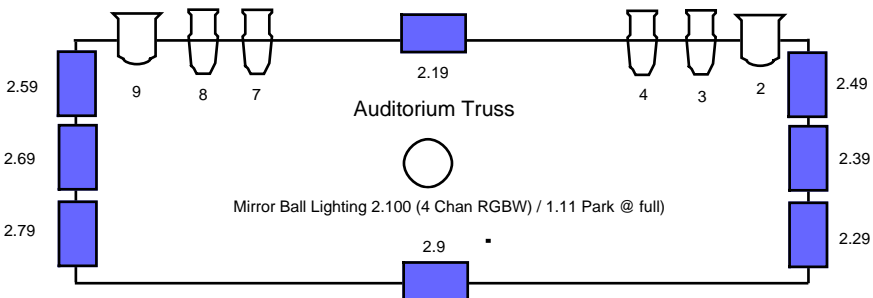

Lowther Pavilion Standard Lighting Rig

	Source 4 35 Degree		Source 4 15/30 Jr Zoom
	ADB 1Kw Fres		Batmink Visage VIS0492.2 LED Parcan (9 Chan)
	Par (CP60)		Batmink Visage VIS048 LED Parcan (8 Chan)
	Batmink Visage VIS054 LED Battern (7 Chan)		
Unique Hazer - (2 Chan) DMX 97		Coemar Striplite RGBW (10 Chan)	
Showled Chameleon Starcloth (24 Chan Mode) DMX 299			

Universe 4 -

1 - M Ball Motor

2/3/4 - House Lights

5/6/7/8 - RGBW LED Strip

Batmink Visage VIS0492.2 LED Parcan (9 Chan) R / G / B / W / A / UV / DIM / SHUTTER / COL MACRO

Batmink Visage VIS048 LED Parcan (8 Chan) R / G / B / W / A / DIM / SHUTTER / COL MACRO