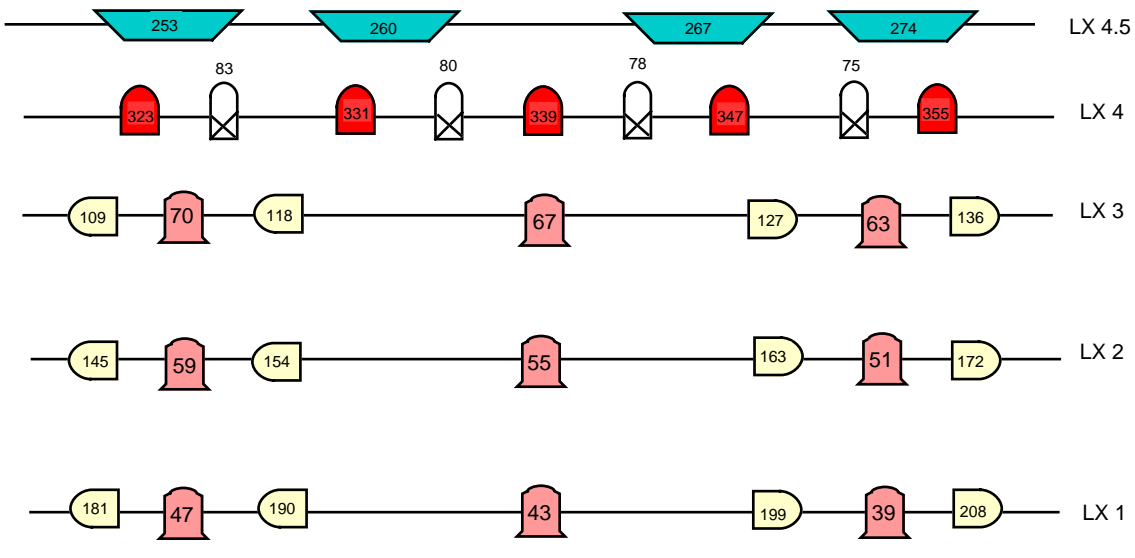

Lowther Pavilion Standard Lighting Rig

	Source 4 35 Degree		Source 4 15/30 Jr Zoom
	ADB 1Kw Fres		Batmink Visage VIS0492.2 LED Parcan (9 Chan)
	Par (CP60)		Batmink Visage VIS048 LED Parcan (8 Chan)
	Batmink Visage VIS054 LED Battern (7 Chan)		
Unique Hazer - (2 Chan) DMX 97		Coemar Striplite RGBW (10 Chan)	
Showled Chameleon Starcloth (24 Chan Mode) DMX 299			

Universe 4 -

1 - M Ball Motor

2/3/4 - House Lights

5/6/7/8 - RGBW LED Strip

Batmink Visage VIS0492.2 LED Parcan (9 Chan) R / G / B / W / A / UV / DIM / SHUTTER / COL MACRO

Batmink Visage VIS048 LED Parcan (8 Chan) R / G / B / W / A / DIM / SHUTTER / COL MACRO

Batmink Visage VIS054 LED Battern (7 Chan) COL MACRO / DIM / SHUTTER / R / G / B / W